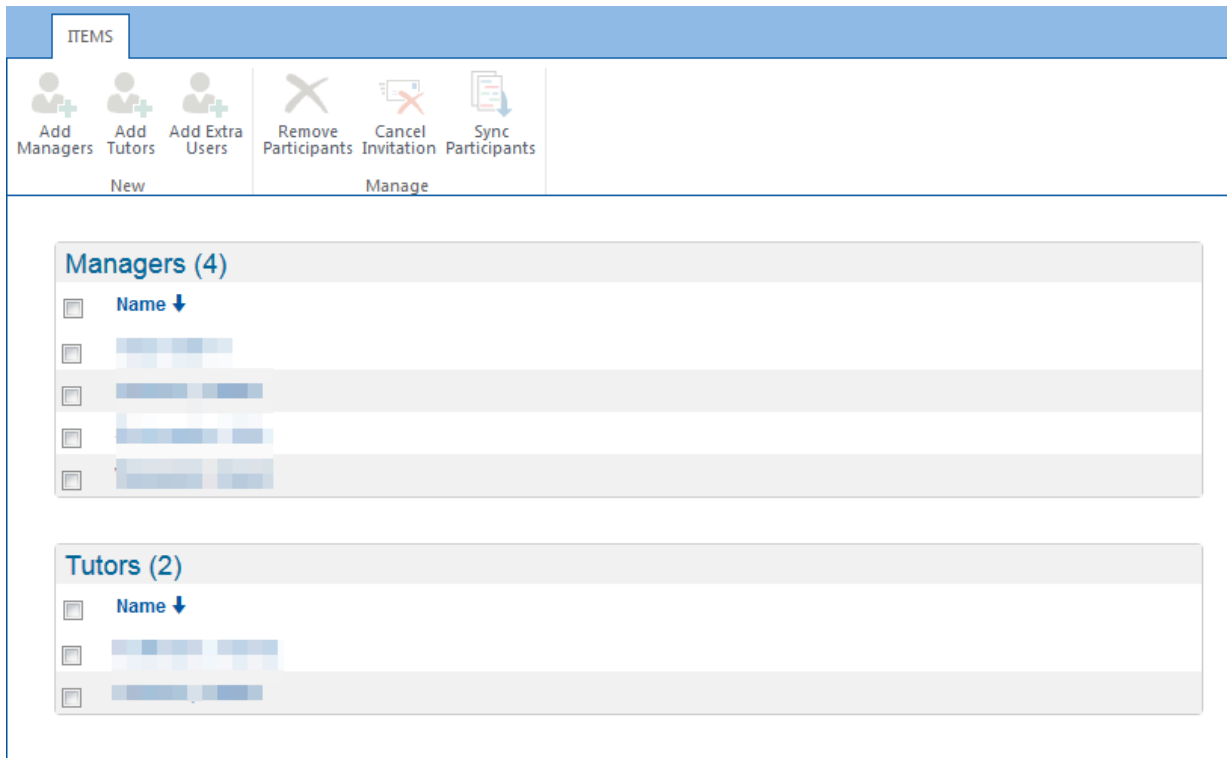

PARTICIPANTS

CiL-Support-Team | November 2016

1. Content

2. Participants.....2

2. Participants

The module PARTICIPANTS shows all your Managers and Tutors. (s. fig. 1)

s. fig. 1 Participants

If you want to contact a manager, L²P can show you his or her e-mail address: Just click on the name of your tutor or manager and the user information will be shown. (s. fig. 2)